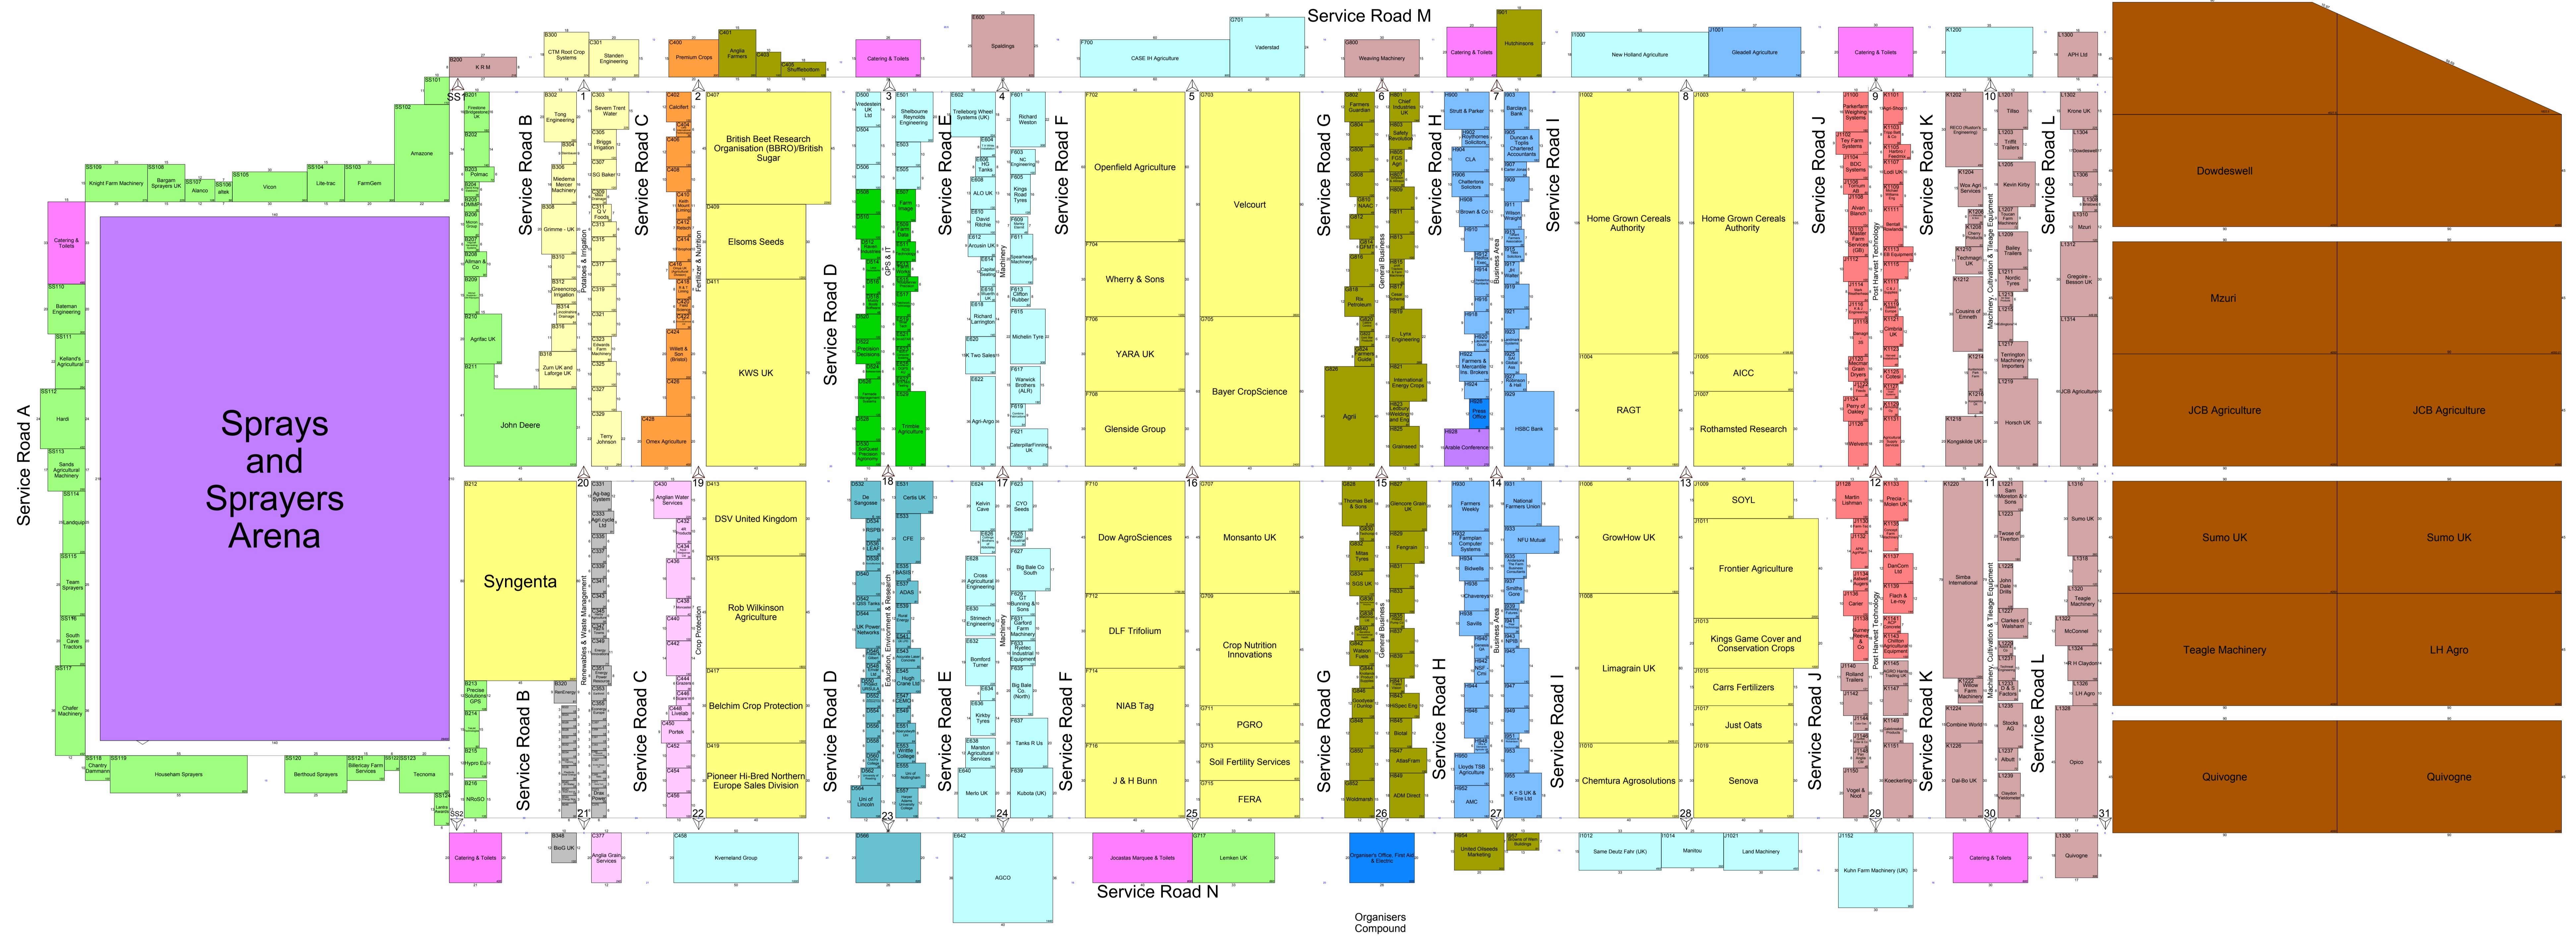

Cereals 2012

13 - 14 June 2012

Exhibitor Car Park

Exhibitor Car Park

Entrance 1

Entrance 2

Visitor Car Park 2