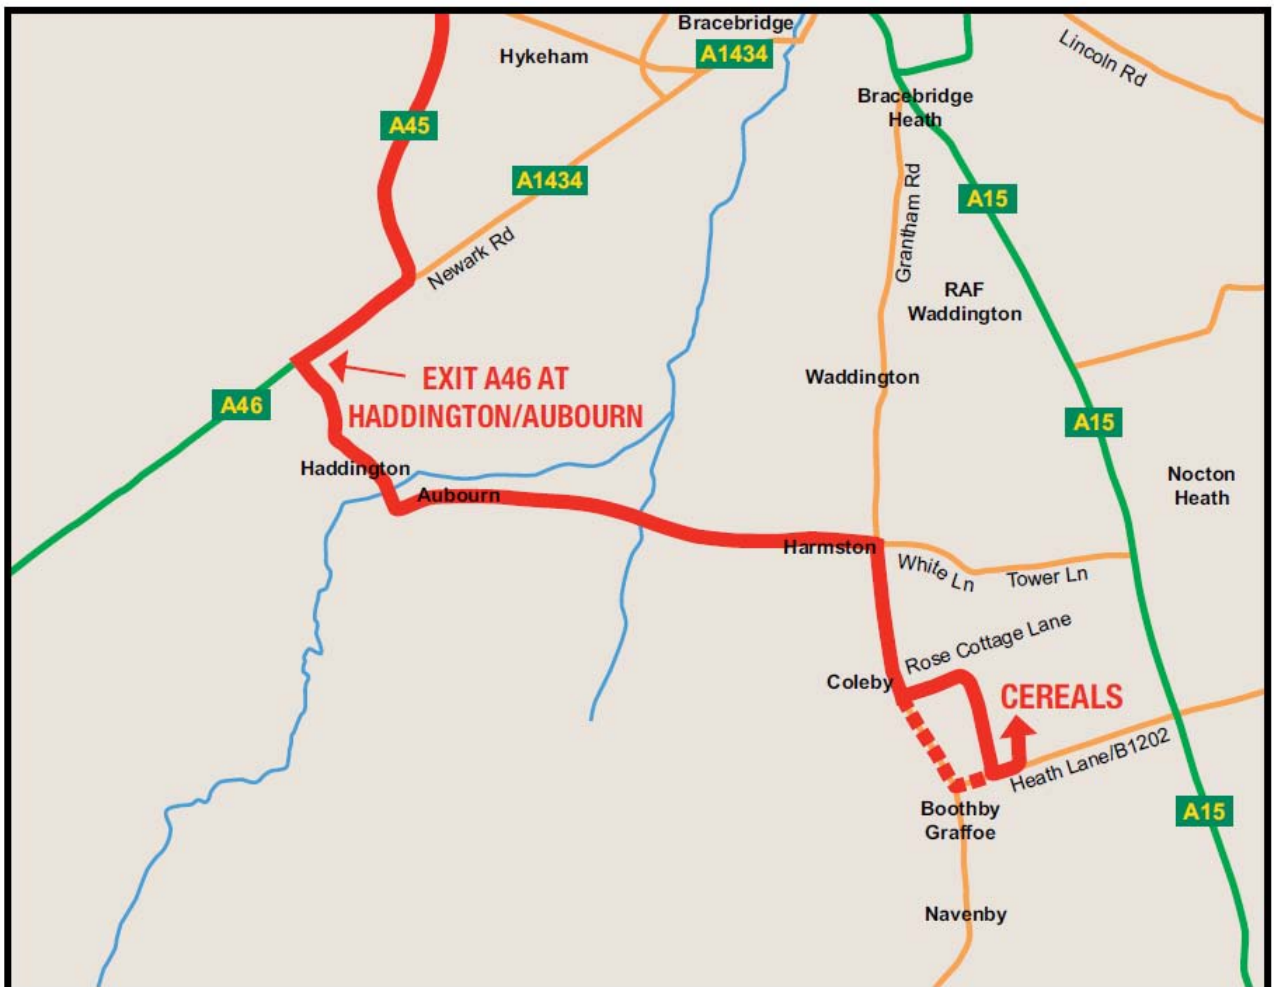

The address for the event site is:

Cereals 2012, Boothby Heath, Lincoln, LN5 0AS.

You will be able to access the event site from 7.30am and catering facilities will be open for breakfast. The exhibition stands open at 8am. Car parks are open from 6am and there is free tea and coffee in the car parks for visitors who arrive between 6am and 7.30am.

13-14th June 2012

Boothby Graffoe, Nr Lincoln, Lincs

Free car parking on site, sponsored by Bayer CropScience

Bayer CropScience

From North East:

A46 south-westbound (north of Lincoln), turn off at Thorpe on the Hill /Aubourn / Haddington junction through to Harmston. Turn right on to the A607 and then left to the event site. Do not approach from the A15 southbound. Please turn off your Sat Nav when you pick up the event signage 'Cereals Visitors'.

VISITOR - ACCESS FROM NORTH