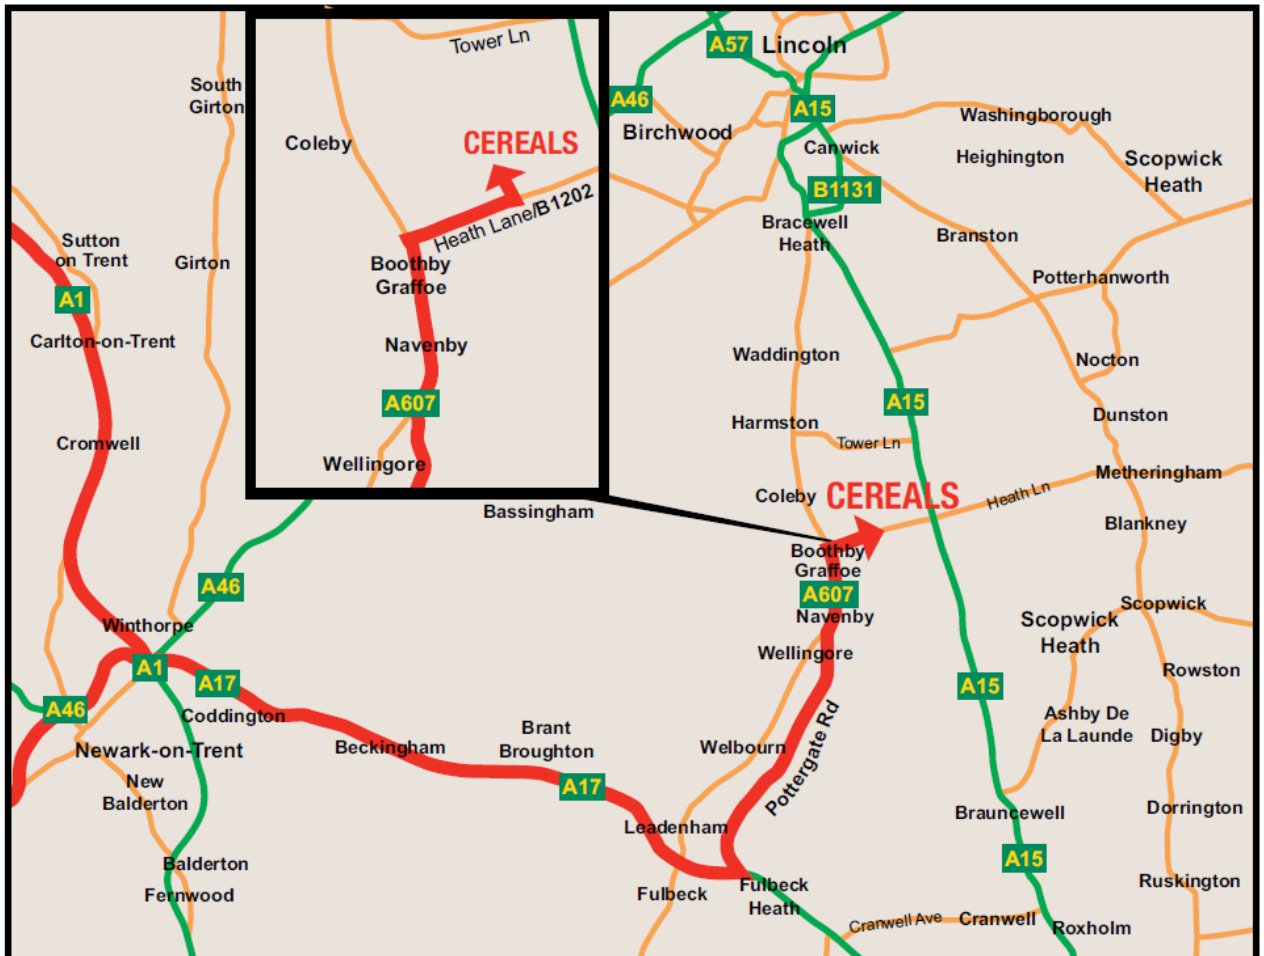

The address for the event site is:
Cereals 2012, Boothby Heath, Lincoln, LN5 0AS.

You will be able to access the event site from 7.30am and catering facilities will be open for breakfast. The exhibition stands open at 8am. Car parks are open from 6am and there is free tea and coffee in the car parks for visitors who arrive between 6am and 7.30am.

13-14th June 2012

Boothby Graffoe, Nr Lincoln, Lincs

Free car parking on site, sponsored by Bayer CropScience

Bayer CropScience

From the North West:

A1 southbound, take the A17 eastbound at Newark. Turn left onto Sleaford Road, right onto Pottergate Road, right on to the A607 and right onto the B1202. Please turn off your Sat Nav when you pick up the event signage 'Cereals Visitors'.

From the South West:

A46 north-eastbound, take the A17 eastbound at Newark. Turn left onto Sleaford Road, right onto Pottergate Road, right on to the A607 and right onto the B1202. Please turn off your Sat Nav when you pick up the event signage 'Cereals Visitors'.

VISITOR ACCESS - FROM NORTH WEST & SOUTH WEST