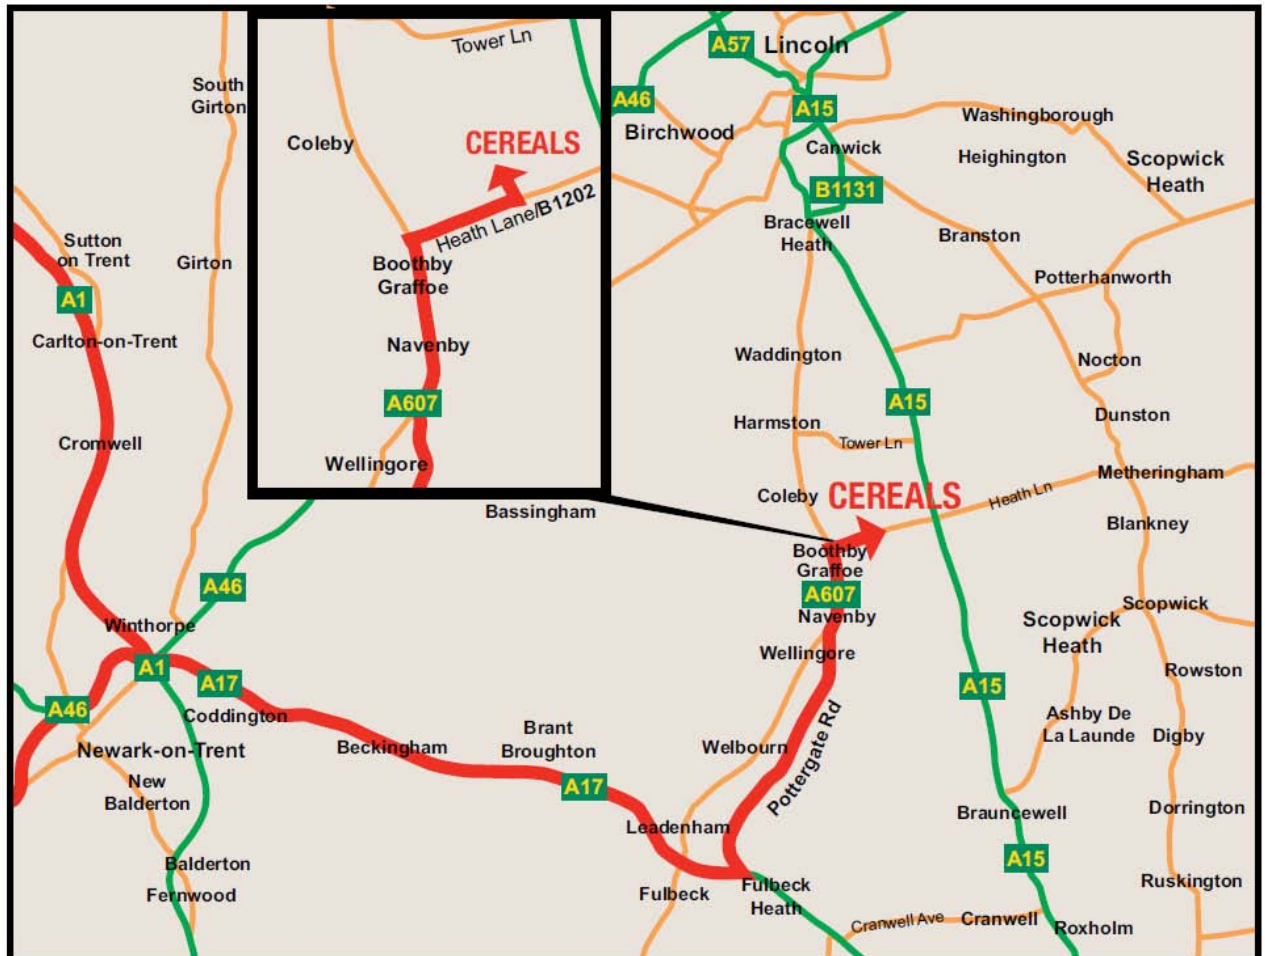

The address for the event site is:

**Cereals 2012, Boothby Heath, Lincoln, LN5 0AS.**

You will be able to access the event site from 7.30am and catering facilities will be open for breakfast. The exhibition stands open at 8am. Car parks are open from 6am and there is free tea and coffee in the car parks for visitors who arrive between 6am and 7.30am.

**13-14th June 2012**

Boothby Graffoe, Nr Lincoln, Lincs

**Free car parking on site**, sponsored by Bayer CropScience

Bayer CropScience

**From the North West:**

A1 southbound, take the A17 eastbound at Newark. Turn left onto Sleaford Road, right onto Pottergate Road, right on to the A607 and right onto the B1202. Please turn off your Sat Nav when you pick up the event signage 'Cereals Visitors'.

**From the South West:**

A46 north-eastbound, take the A17 eastbound at Newark. Turn left onto Sleaford Road, right onto Pottergate Road, right on to the A607 and right onto the B1202. Please turn off your Sat Nav when you pick up the event signage 'Cereals Visitors'.

VISITOR ACCESS - FROM NORTH WEST & SOUTH WEST