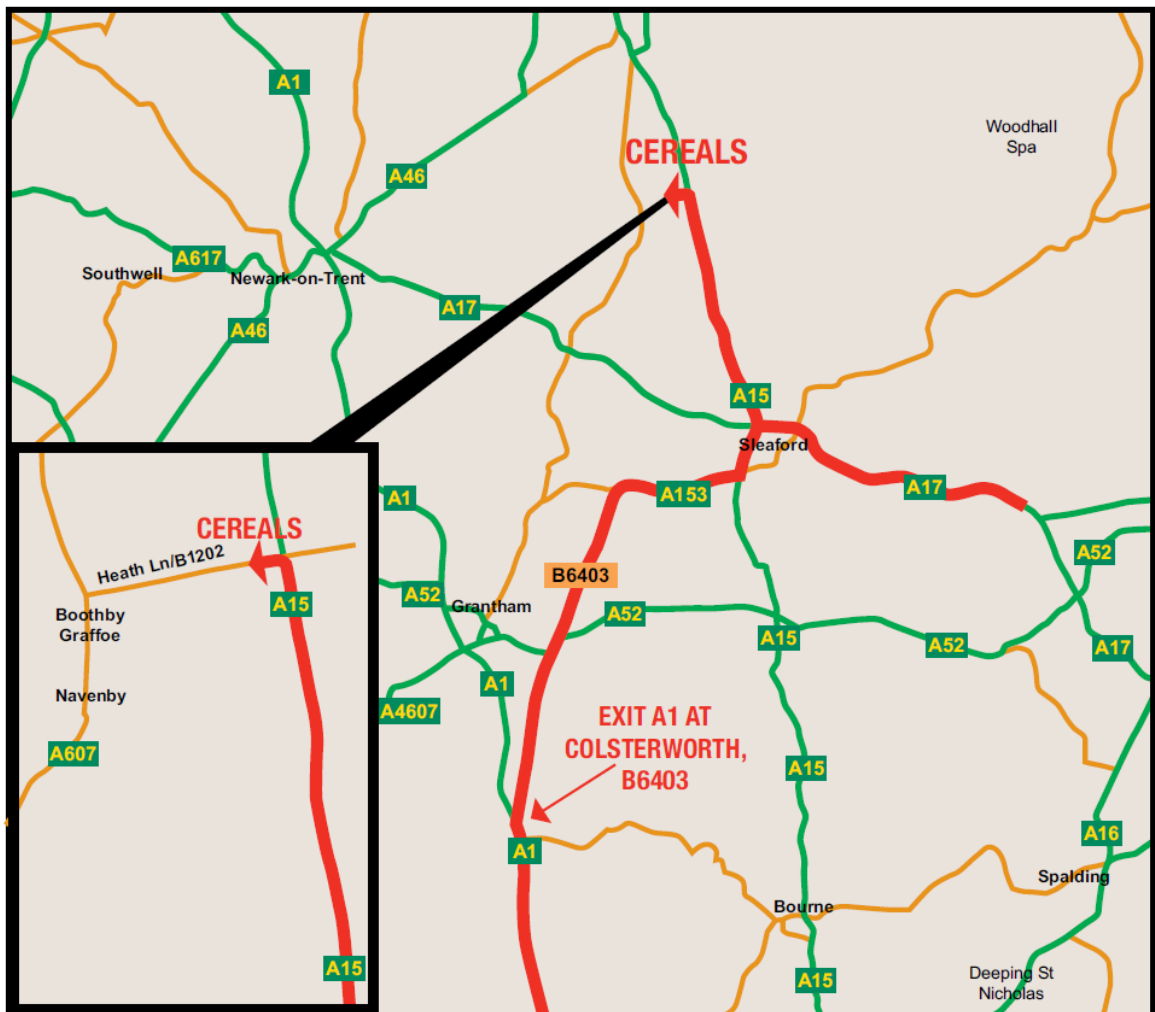

The address for the event site is:
Cereals 2012, Boothby Heath, Lincoln, LN5 0AS.

You will be able to access the event site from 7.30am and catering facilities will be open for breakfast. The exhibition stands open at 8am. Car parks are open from 6am and there is free tea and coffee in the car parks for visitors who arrive between 6am and 7.30am.

13-14th June 2012

Boothby Graffoe, Nr Lincoln, Lincs

Free car parking on site, sponsored by Bayer CropScience

Bayer CropScience

From the South:

A1 northbound, exit at junction with B6403 (at Colsterworth). Take the B6403 north to Ancaster and take A153 north east to Sleaford. Follow signs for the A15 northbound towards Lincoln, turn left on to the B1202. Please turn off your Sat Nav when you pick up the event signage 'Cereals Visitors'.

From the East:

A17 westbound to A15 northbound, follow signs north towards Lincoln. Turn left on the B1202. Please turn off your Sat Nav when you pick up the event signage 'Cereals Visitors'.

VISITOR ACCESS - FROM THE SOUTH & EAST