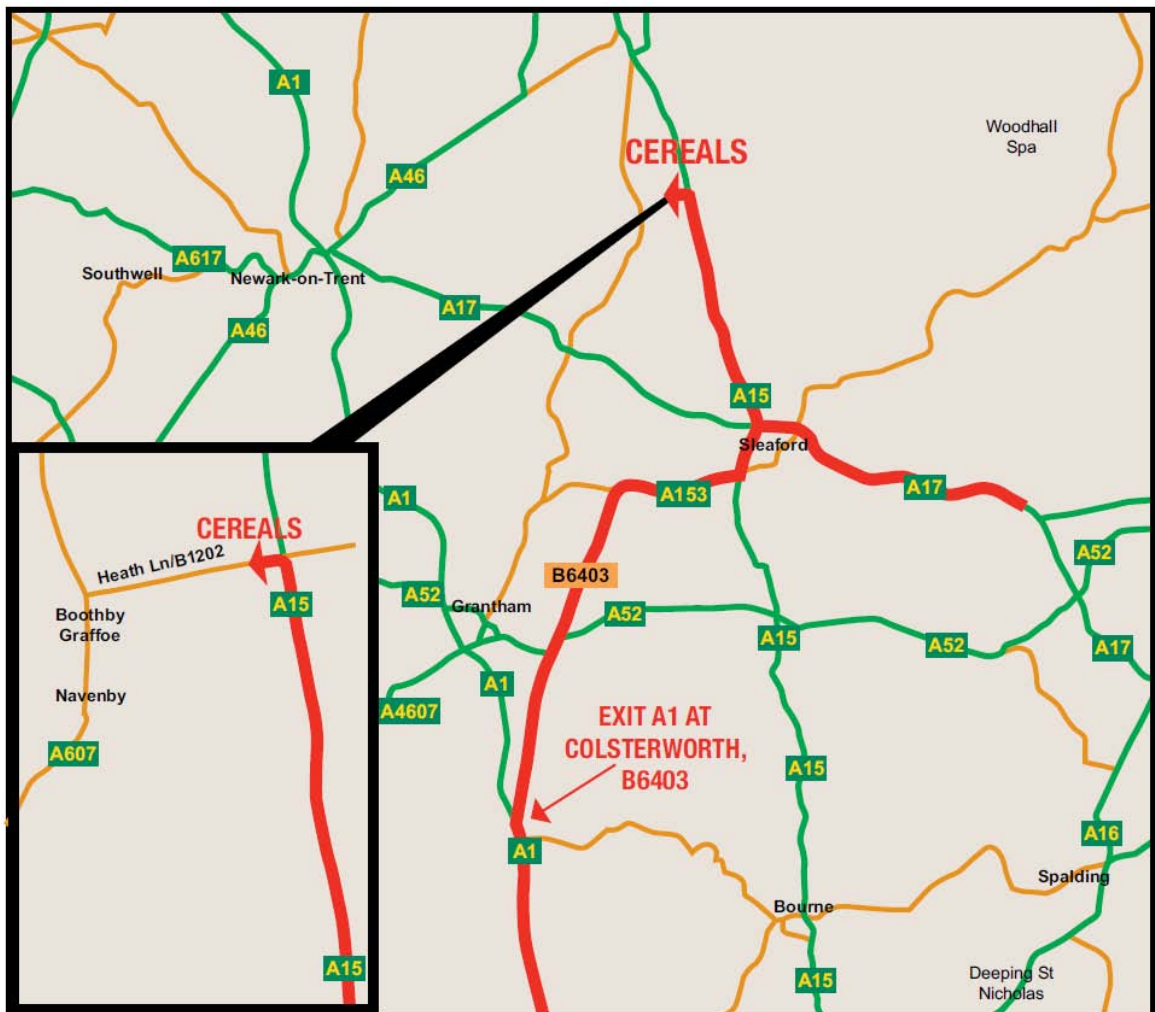

13-14th June 2012

Boothby Graffoe, Nr Lincoln, Lincs

**Free car parking on site**, sponsored by Bayer CropScience

Bayer CropScience

**From the South:**

A1 northbound, exit at junction with B6403 (at Colsterworth). Take the B6403 north to Ancaster and take A153 north east to Sleaford. Follow signs for the A15 northbound towards Lincoln, turn left on to the B1202. Please turn off your Sat Nav when you pick up the event signage 'Cereals Visitors'.

**From the East:**

A17 westbound to A15 northbound, follow signs north towards Lincoln. Turn left on the B1202. Please turn off your Sat Nav when you pick up the event signage 'Cereals Visitors'.

VISITOR ACCESS - FROM THE SOUTH & EAST